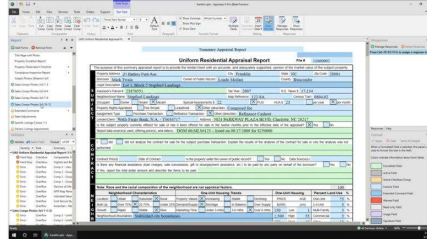

The Appraisal Report

Provided By Industry Leader

Appraise-It Pro is Brimming with New Features

Appraise-It Pro is loaded with new, valuable, user-friendly features. All were created to save you time. Here are a few:

- Add multiple copies of addenda
- Enjoy dockable panels
- Display two pages side-by-side
- Employ multi-monitor support
- Enjoy new report security
- Automatically optimize image size
- Edit UAD fields directly
- Field text automatically shrinks to fit
- View multiple forms simultaneously
- Add numerous photo pages, comparables, and sketches
- Add unlimited word processing pages and PDFs
- Edit reports after a digital signature has been applied
- View dramatically improved field auto-transfers between different form types
- Add/remove forms without the need to edit a skeleton file
- Spellcheck across the entire report

This next generation of appraisal software brings a solid, new platform loaded with improved capabilities. For a look at more exciting features, check out the Appraise-It Pro Overview [video](#) and many other new [videos](#) online. Appraise-It Pro is included in your annual subscription at no additional charge.